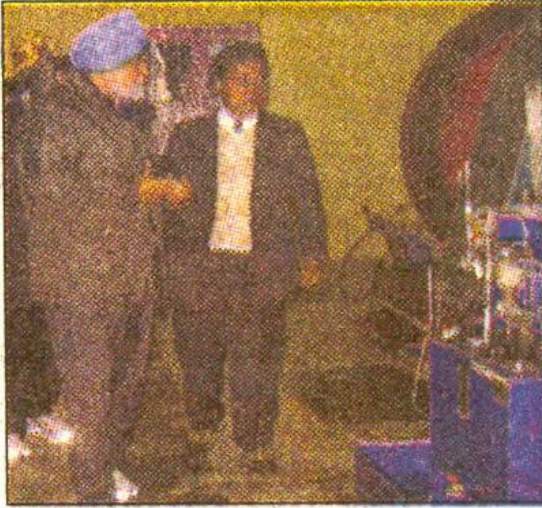

# Ahluwalia dedicates hydel to Tawang

*Ahluwalia inspecting the Kitpi power house with Lokhande*

**TAWANG, Feb 26:** Turning another chapter of 'Mission Arunachal', Planning Commission Deputy Chairman Montek Singh Ahluwalia dedicated the Kitpi Phase-II hydel to the people of Tawang district Wednesday, reports DIPRO.